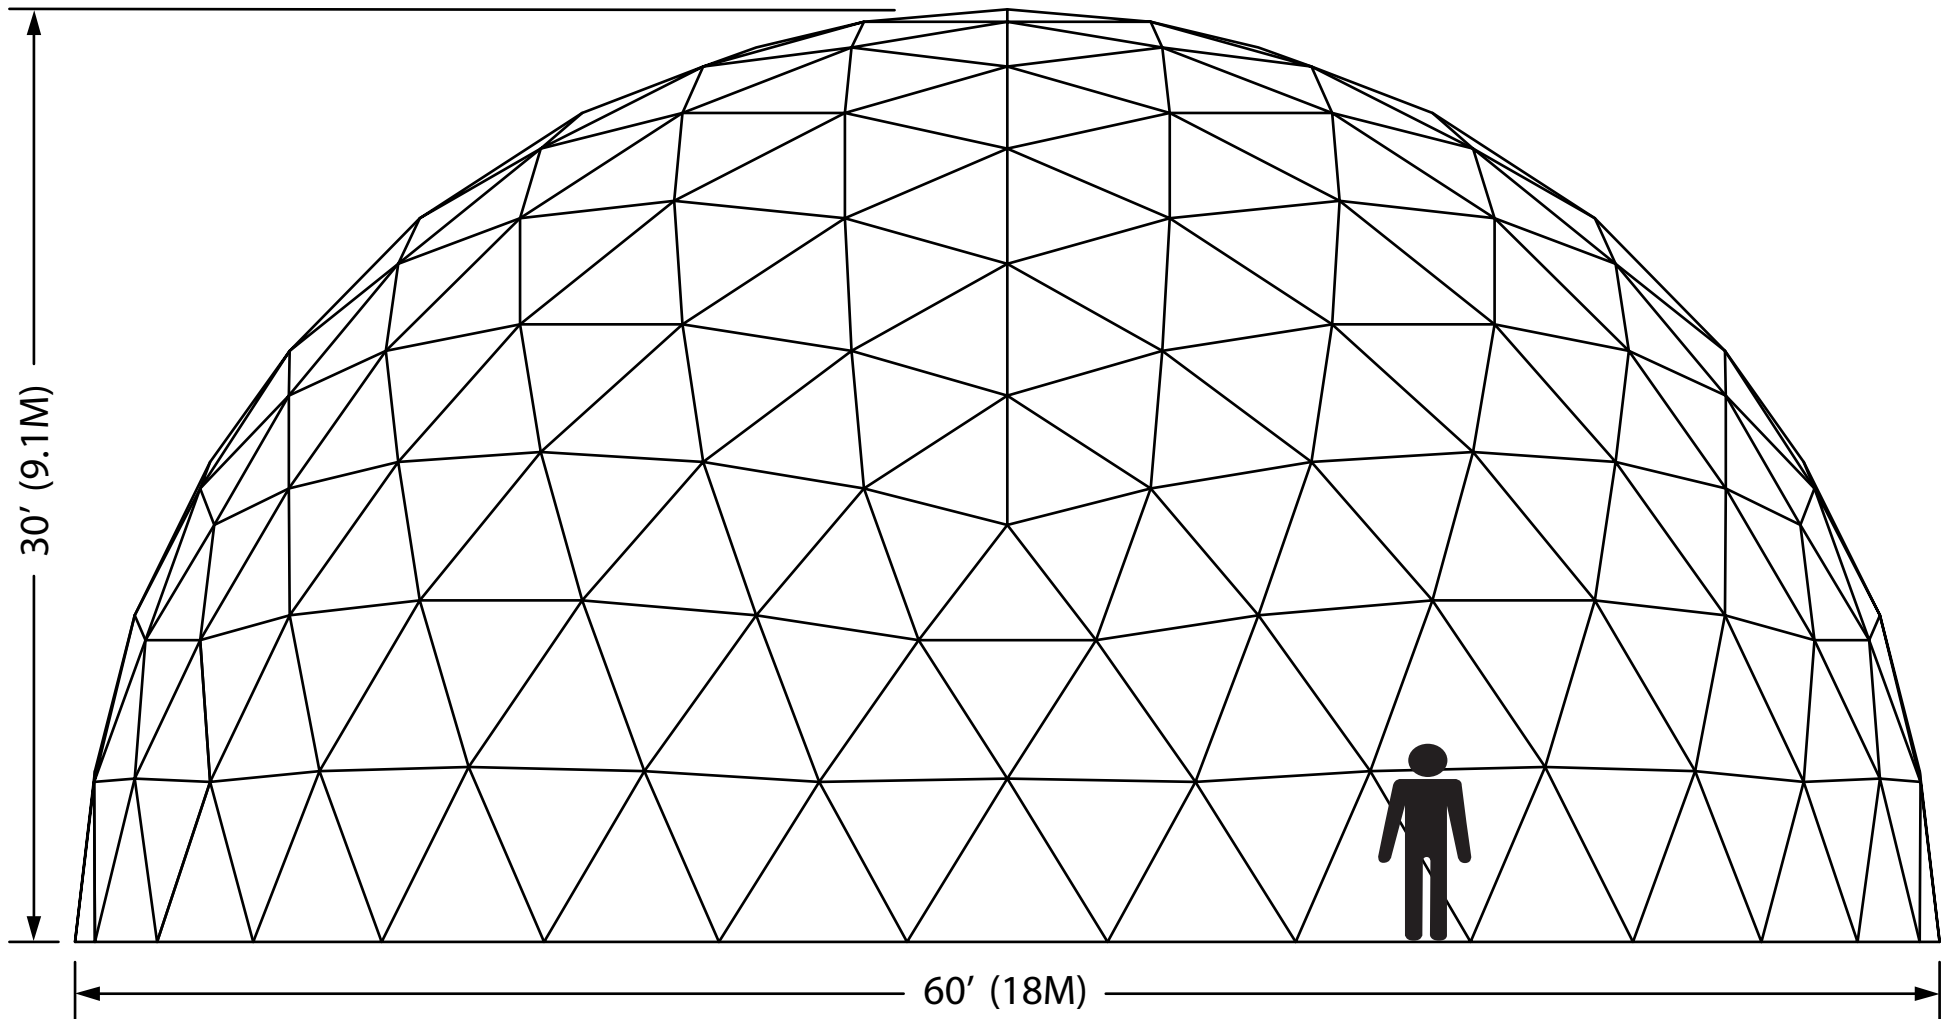

60' Dome Elevation

PACIFIC DOMES™
541-488-7737