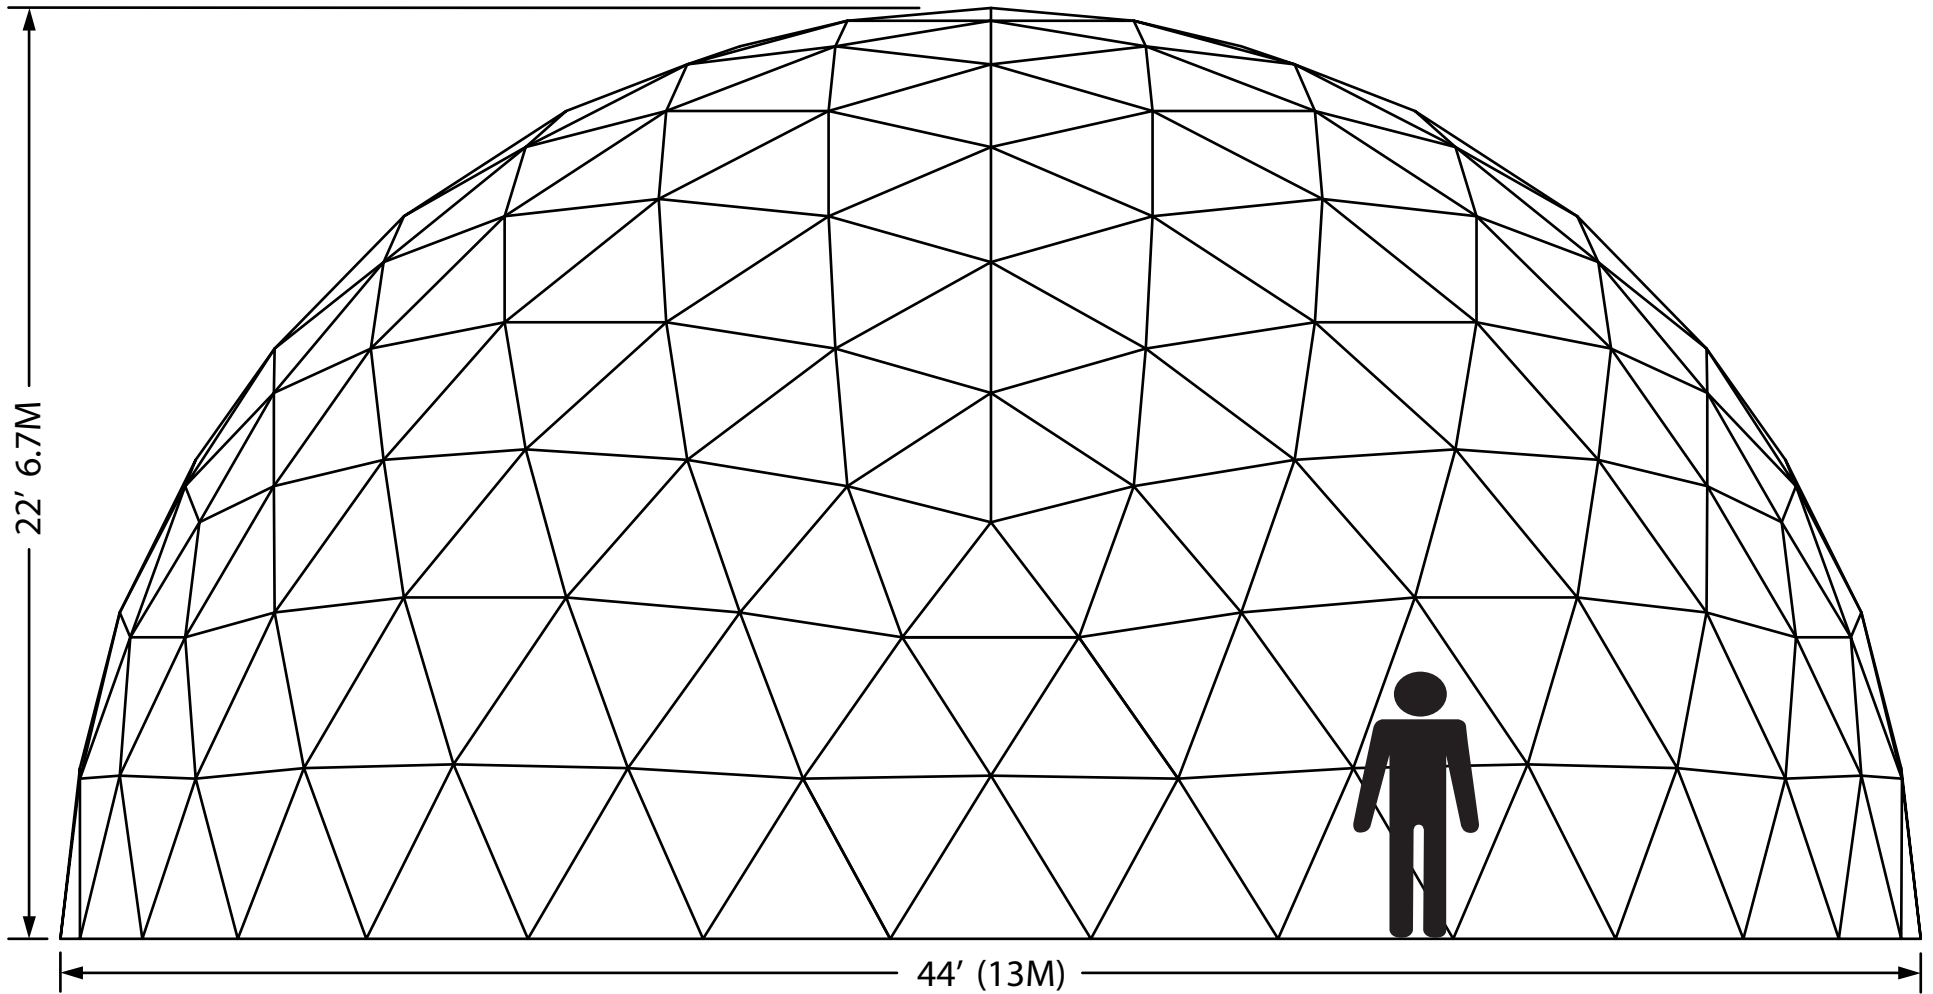

44' Dome Elevation

PACIFIC DOMES™
541-488-7737