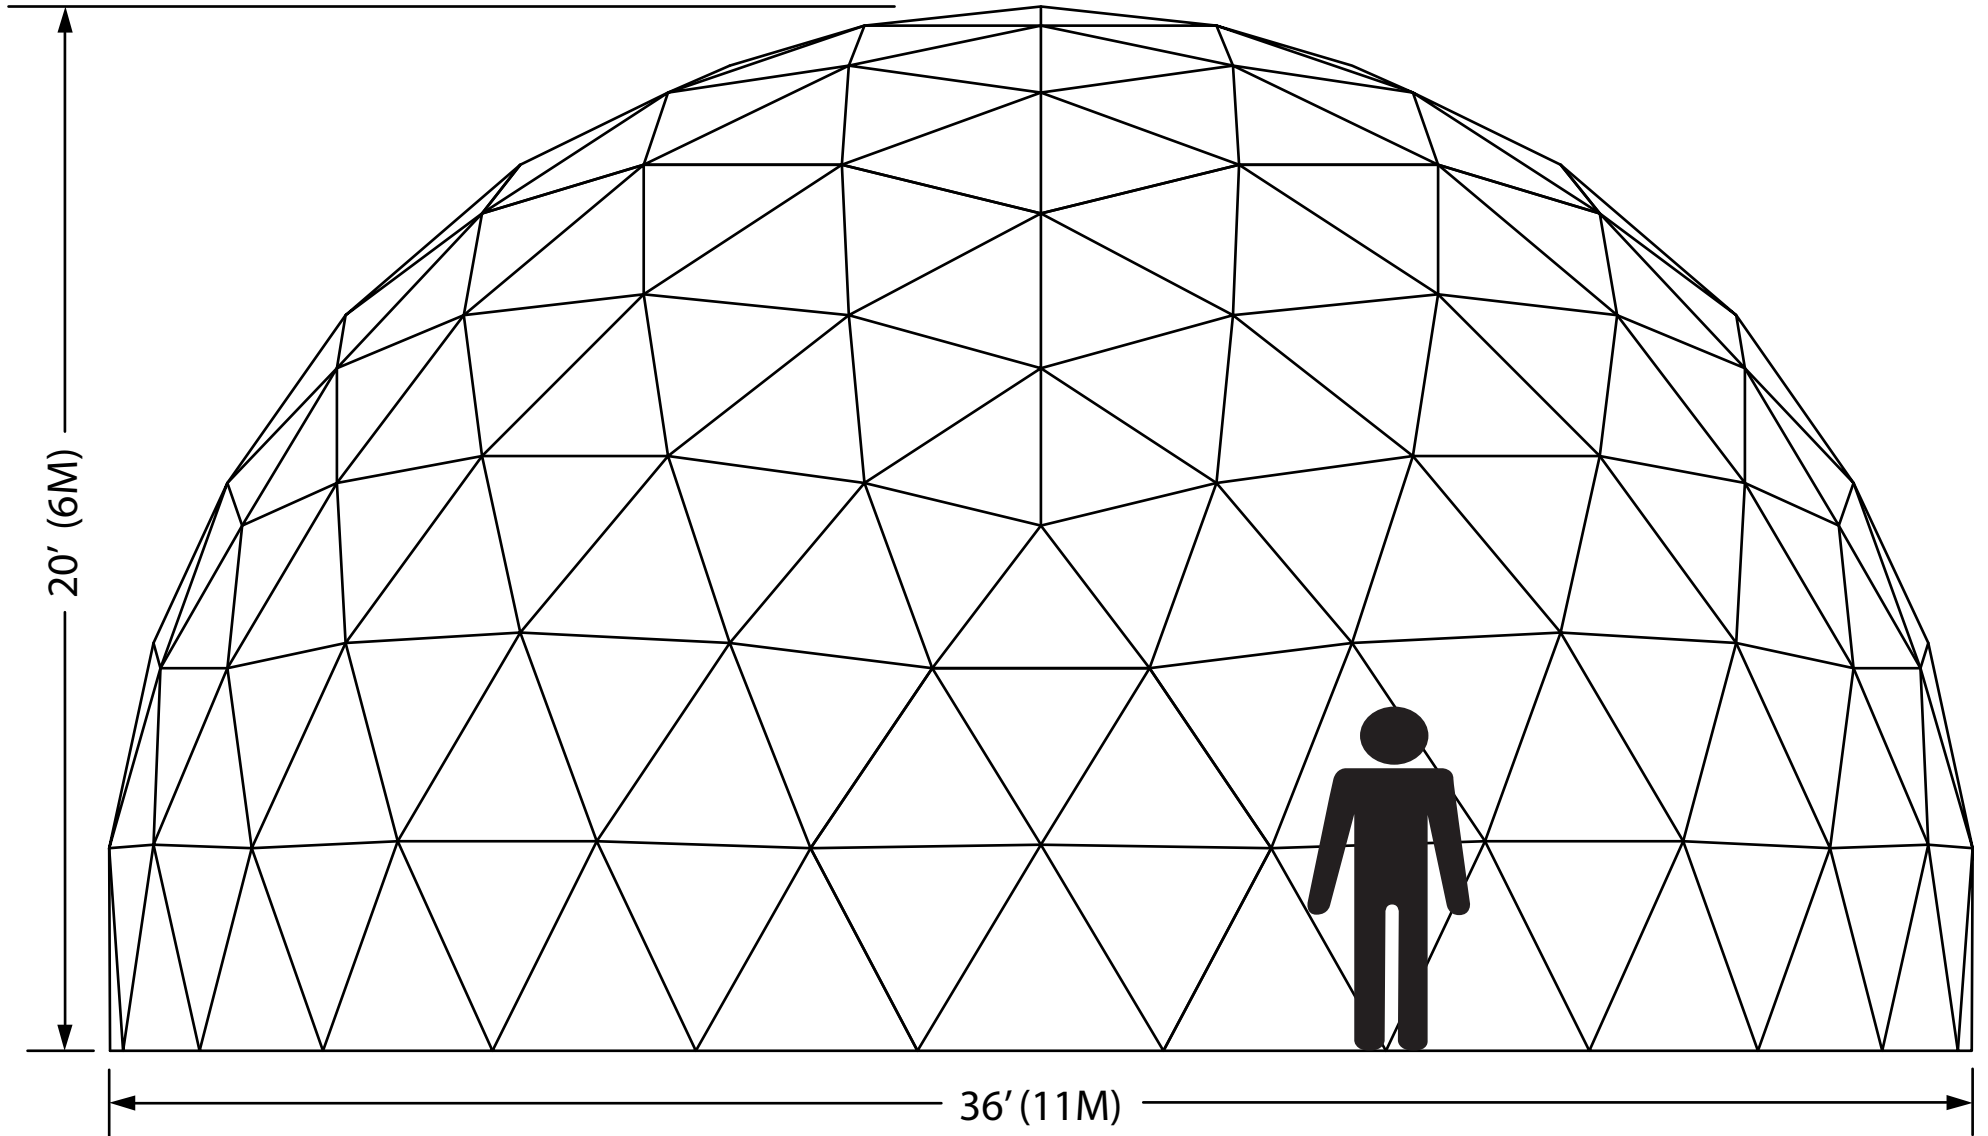

36' Dome Elevation

PACIFIC DOMES™
541-488-7737