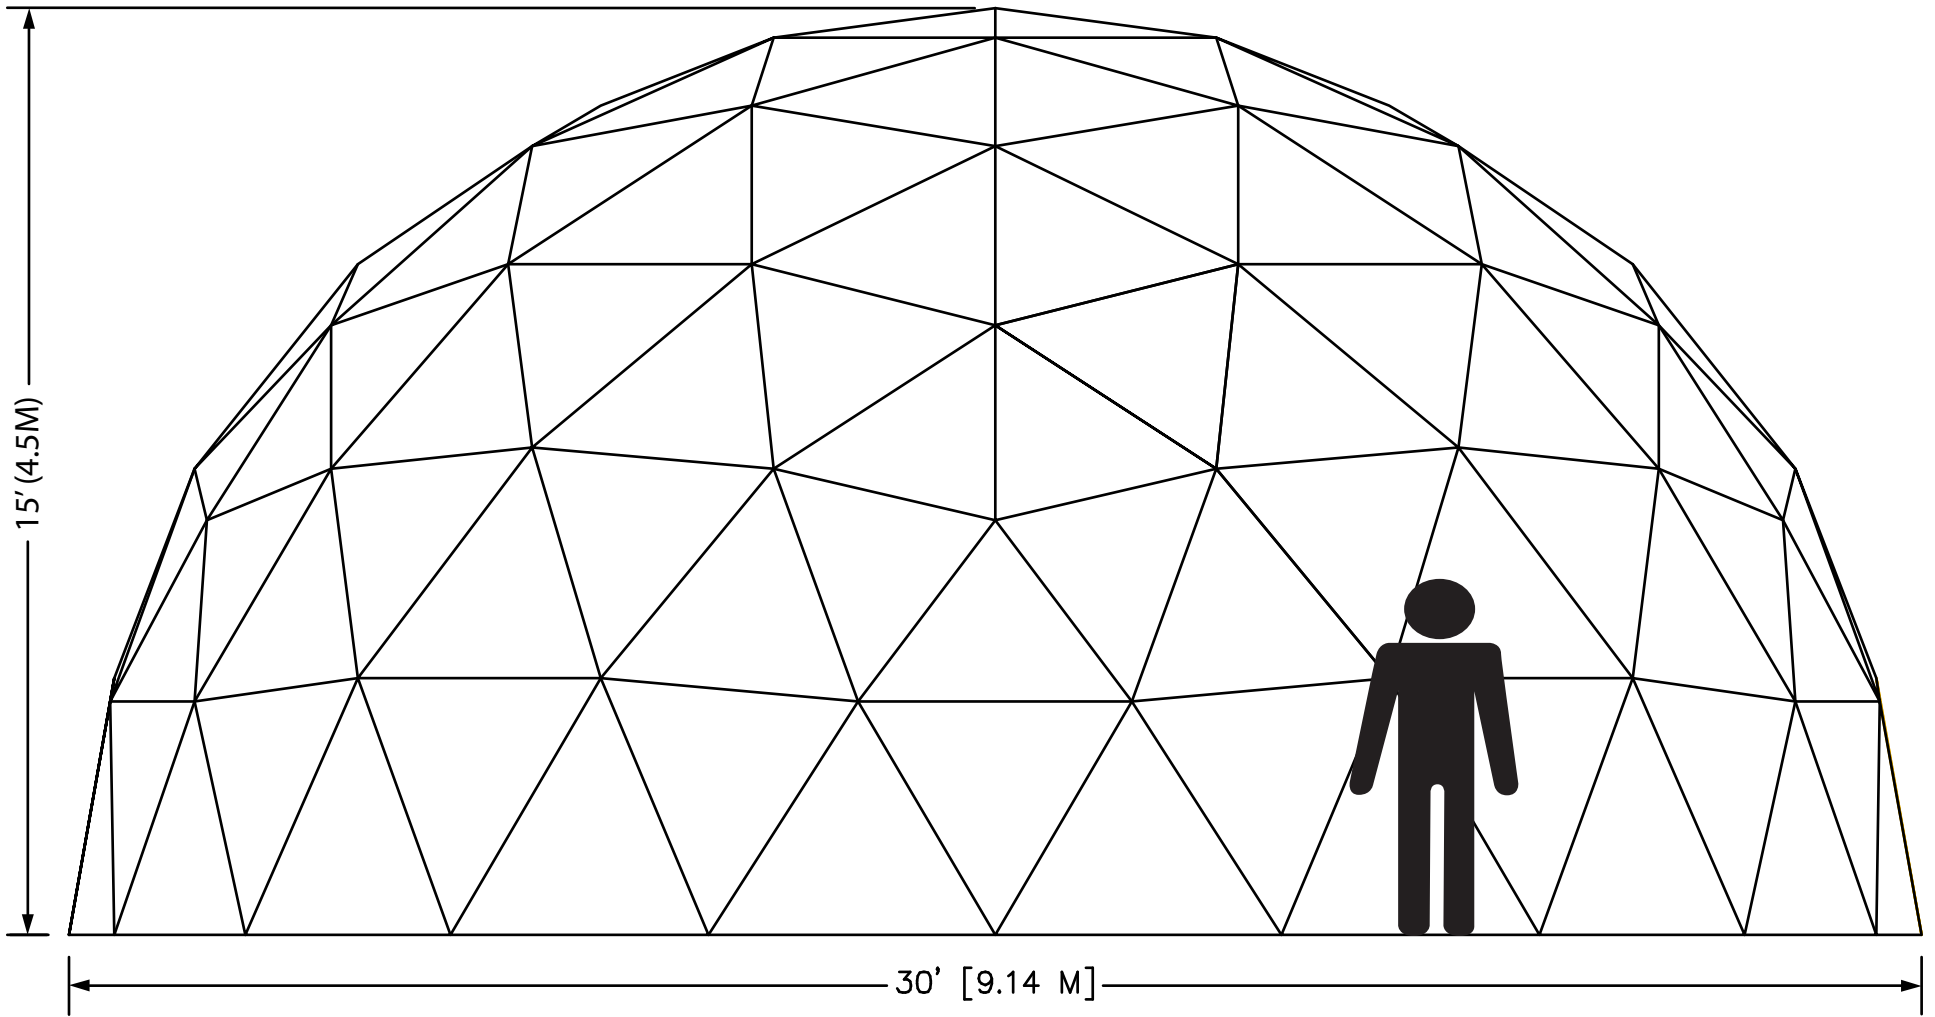

30' Dome Elevation

PACIFIC DOMES™
541-488-7737