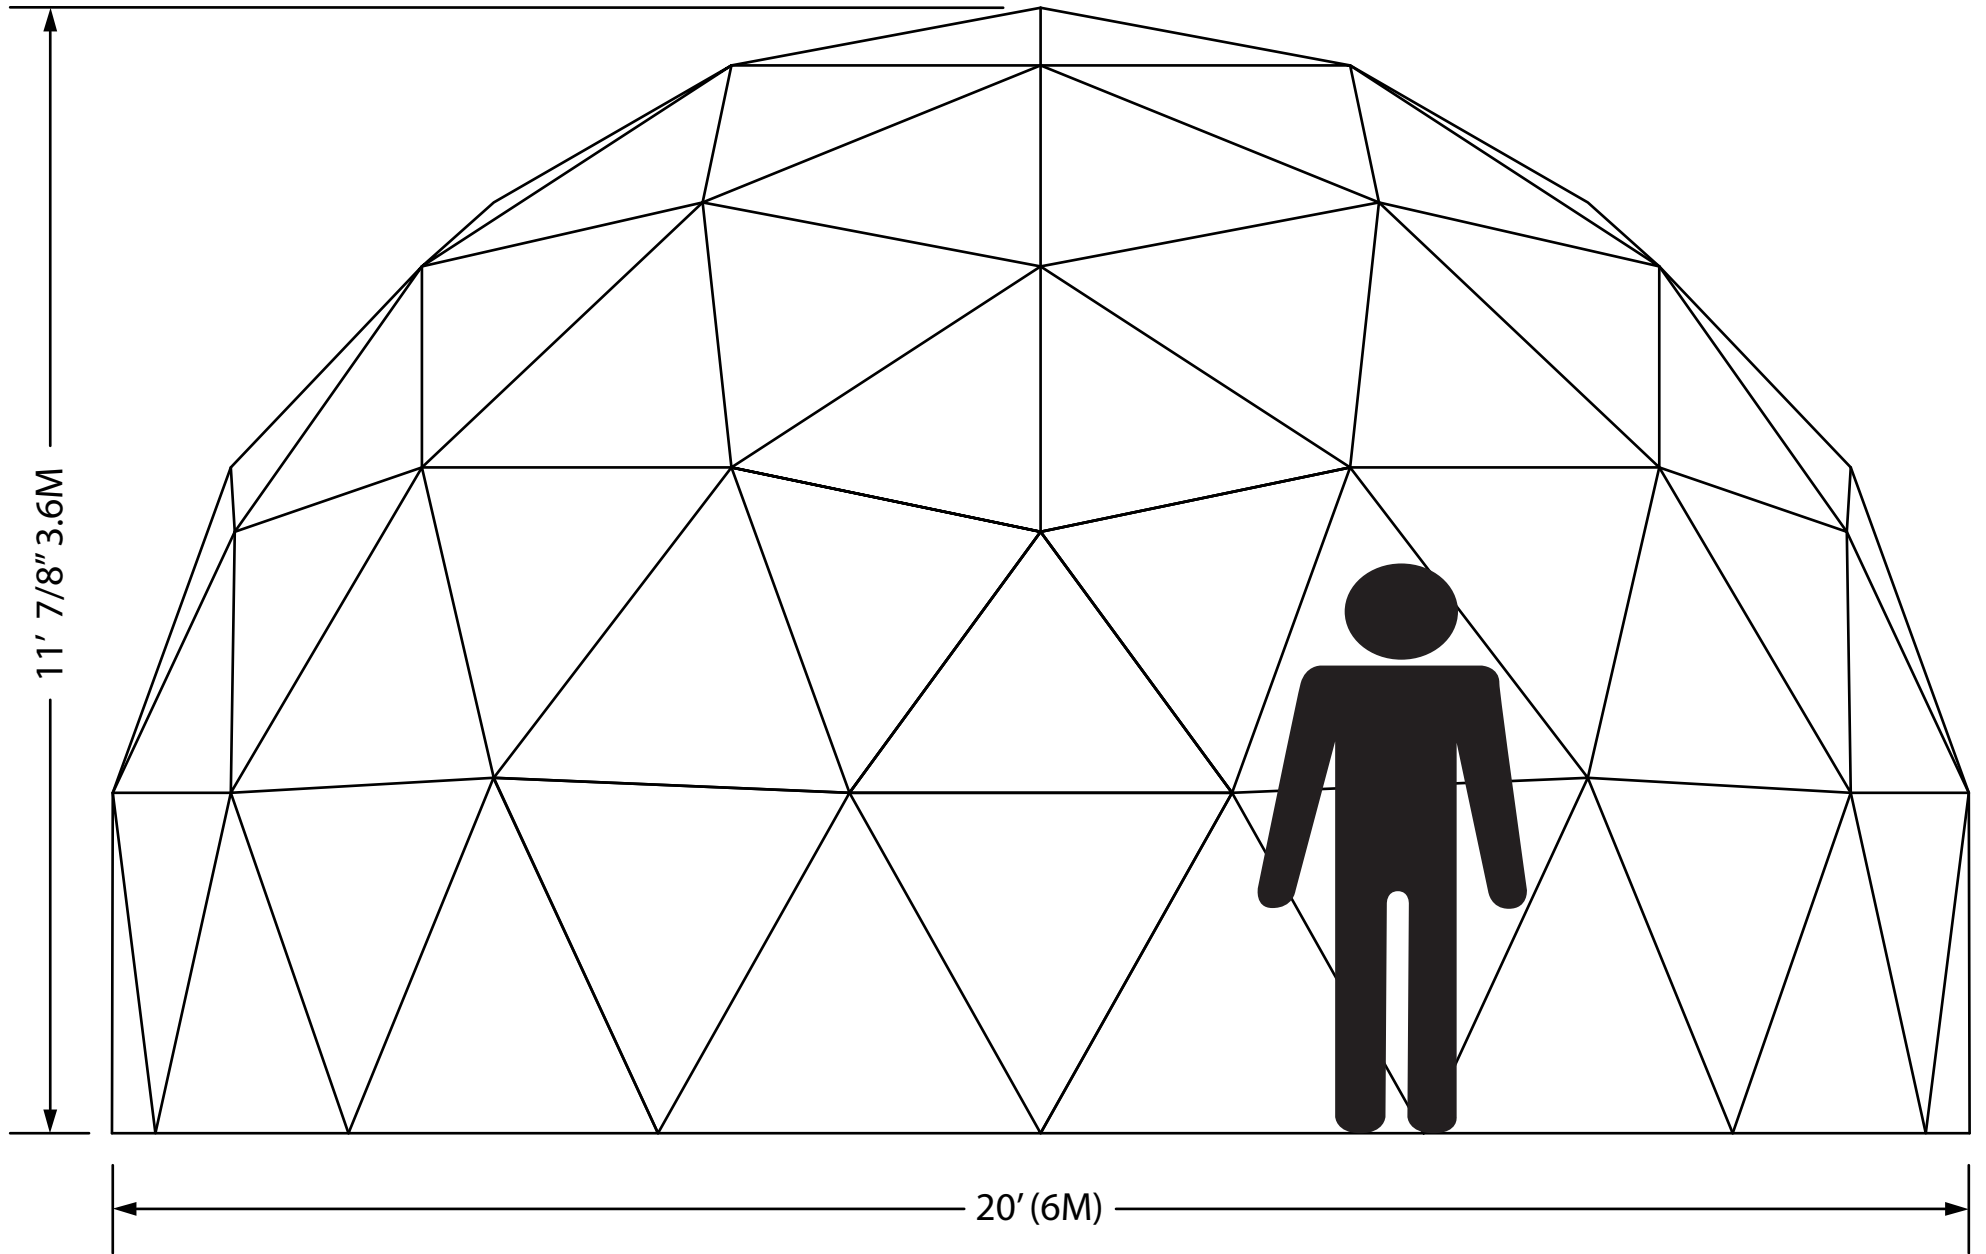

20' Dome Elevation

PACIFIC DOMES™
541-488-7737