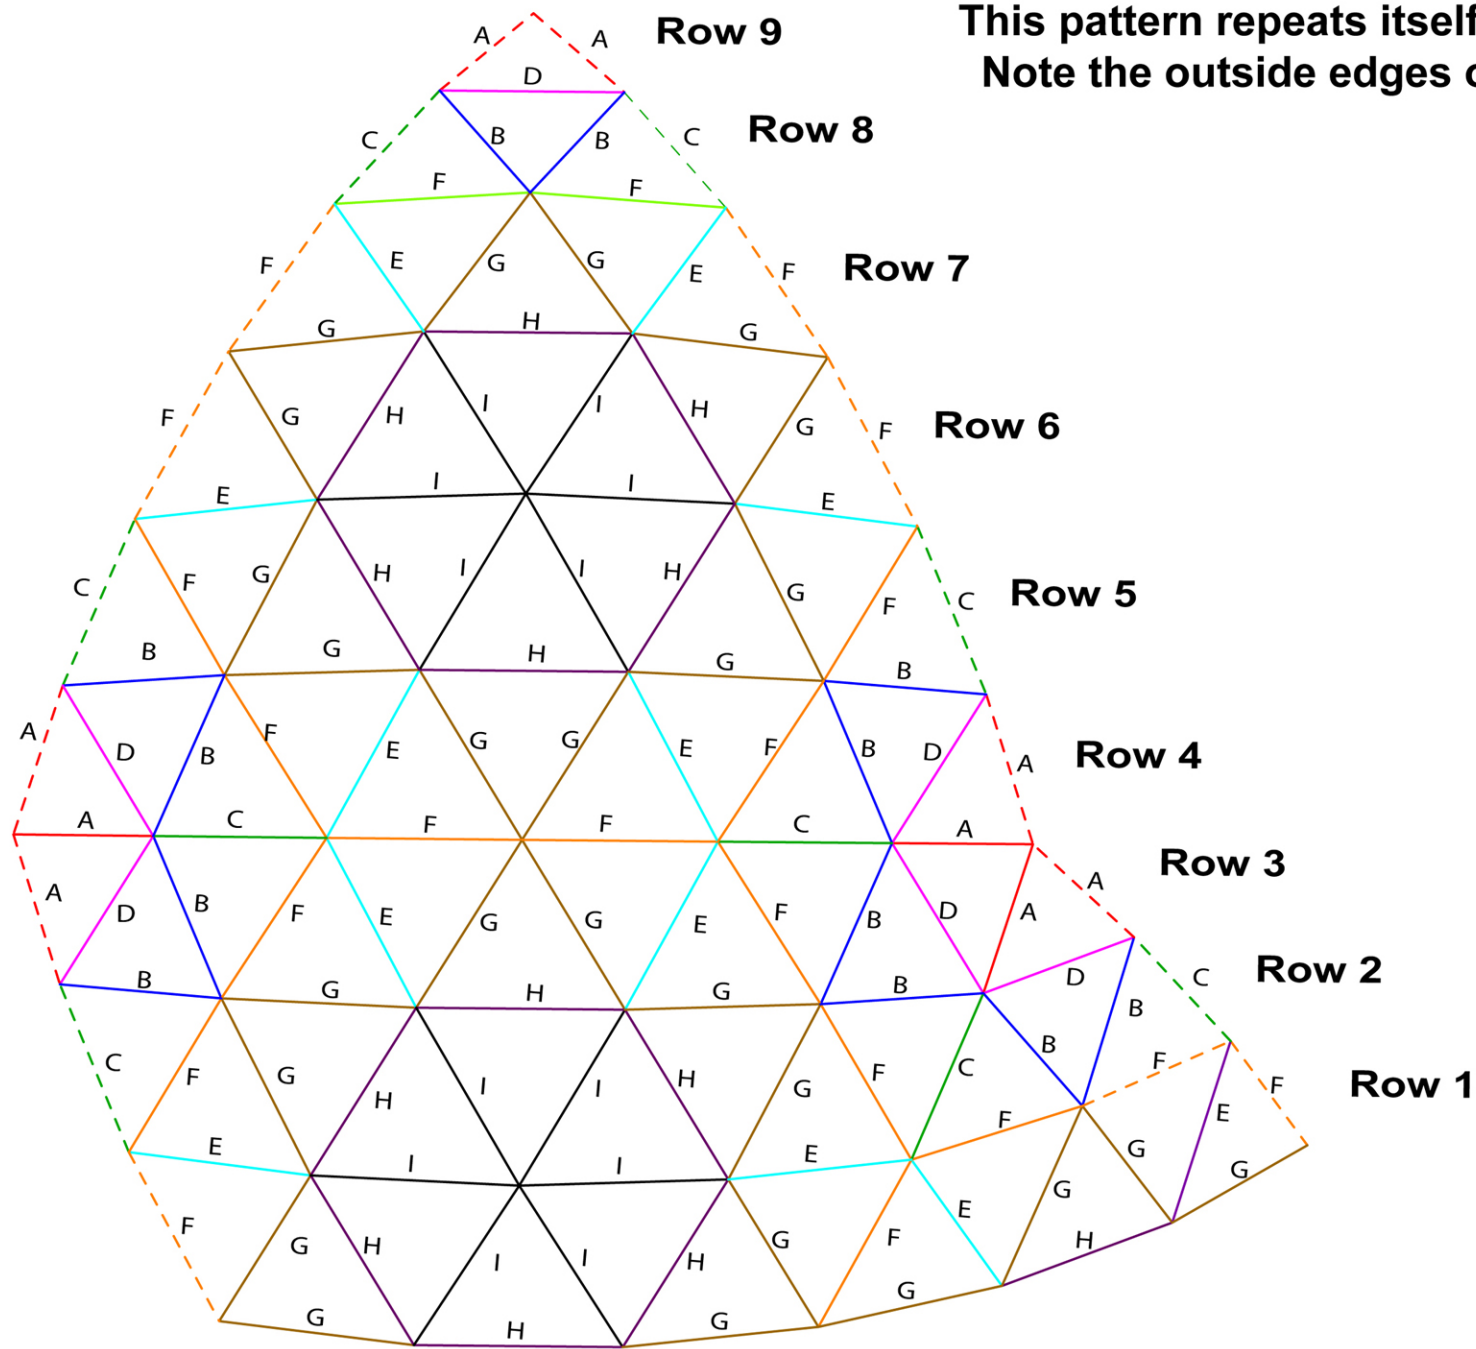

## 60' DOME FRAME DIAGRAM

FOR HOOP DOOR PLACEMENT REMOVE DASHED STRUTS AFTER FRAMAZE IS ERECT.

**60' DOME FRAME DIAGRAM**