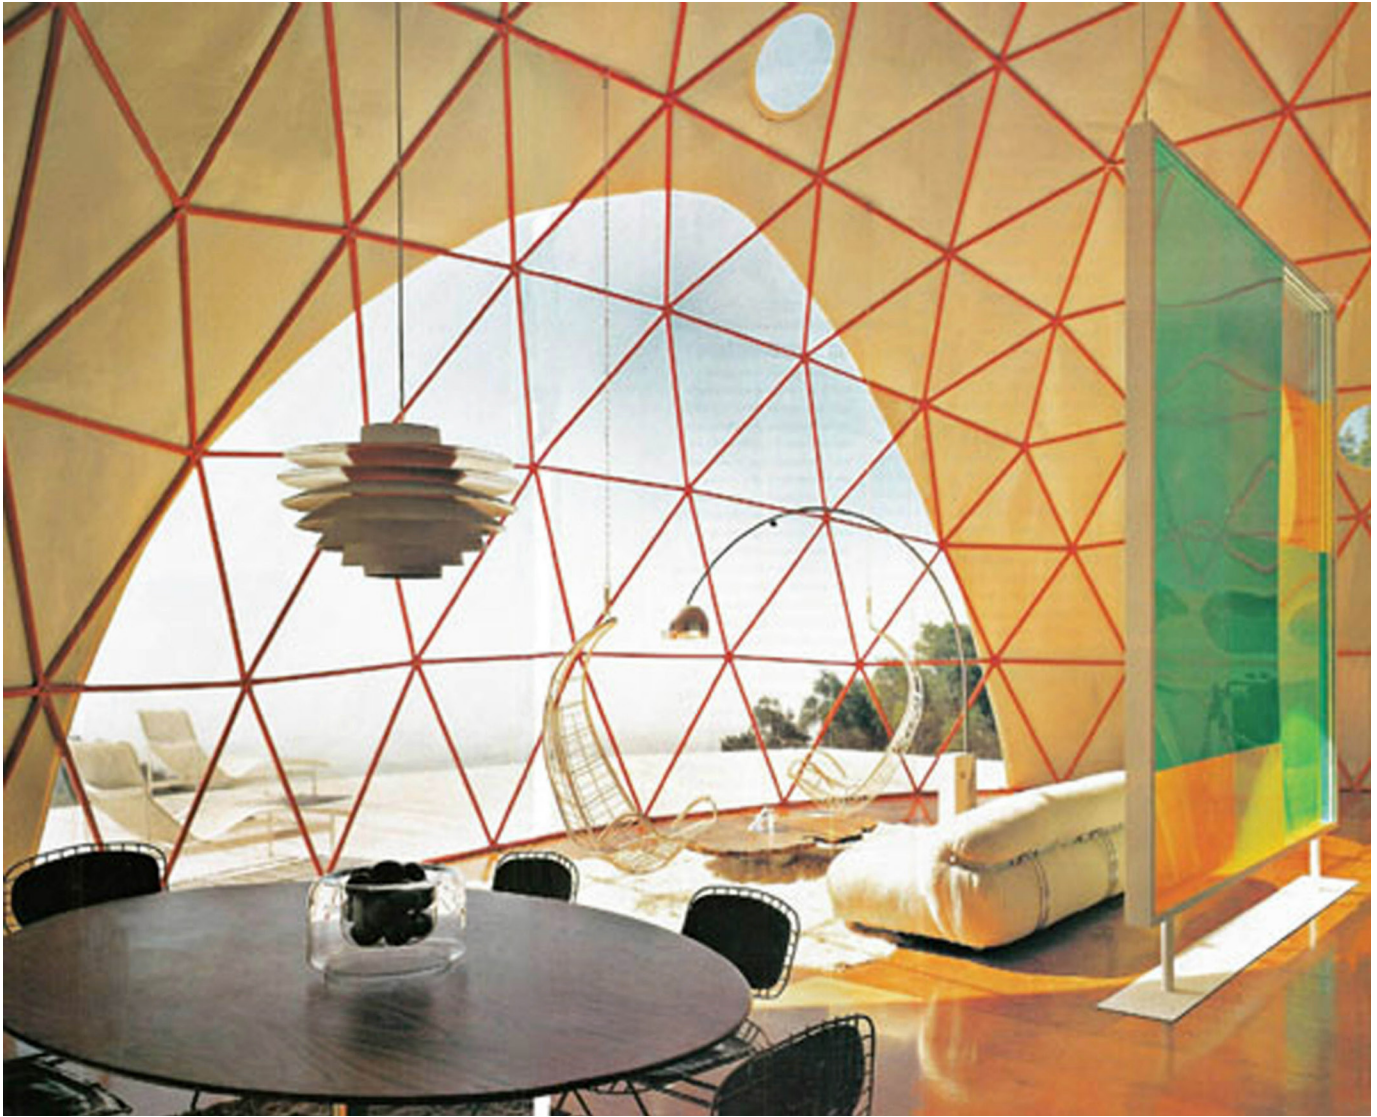

Powder Coating: (Pricing below is for Standard and Heavy Duty Frames)

With many colors to choose from, powder coating is a quality and colorful finish available for your dome frame. These colors will not fade or chip. Gold, copper and other metallic colors are also available.

Frame Size	Standard Colors	Metallic Colors
16' (5m)	Call for pricing	Call for pricing
16' (5m) Tall	Call for pricing	Call for pricing
20' (6m)	Call for pricing	Call for pricing
24' (7m)	Call for pricing	Call for pricing
30' (9m)	Call for pricing	Call for pricing
36' (11m)	Call for pricing	Call for pricing
44' (13m)	Call for pricing	Call for pricing
50' (15m)	Call for pricing	Call for pricing