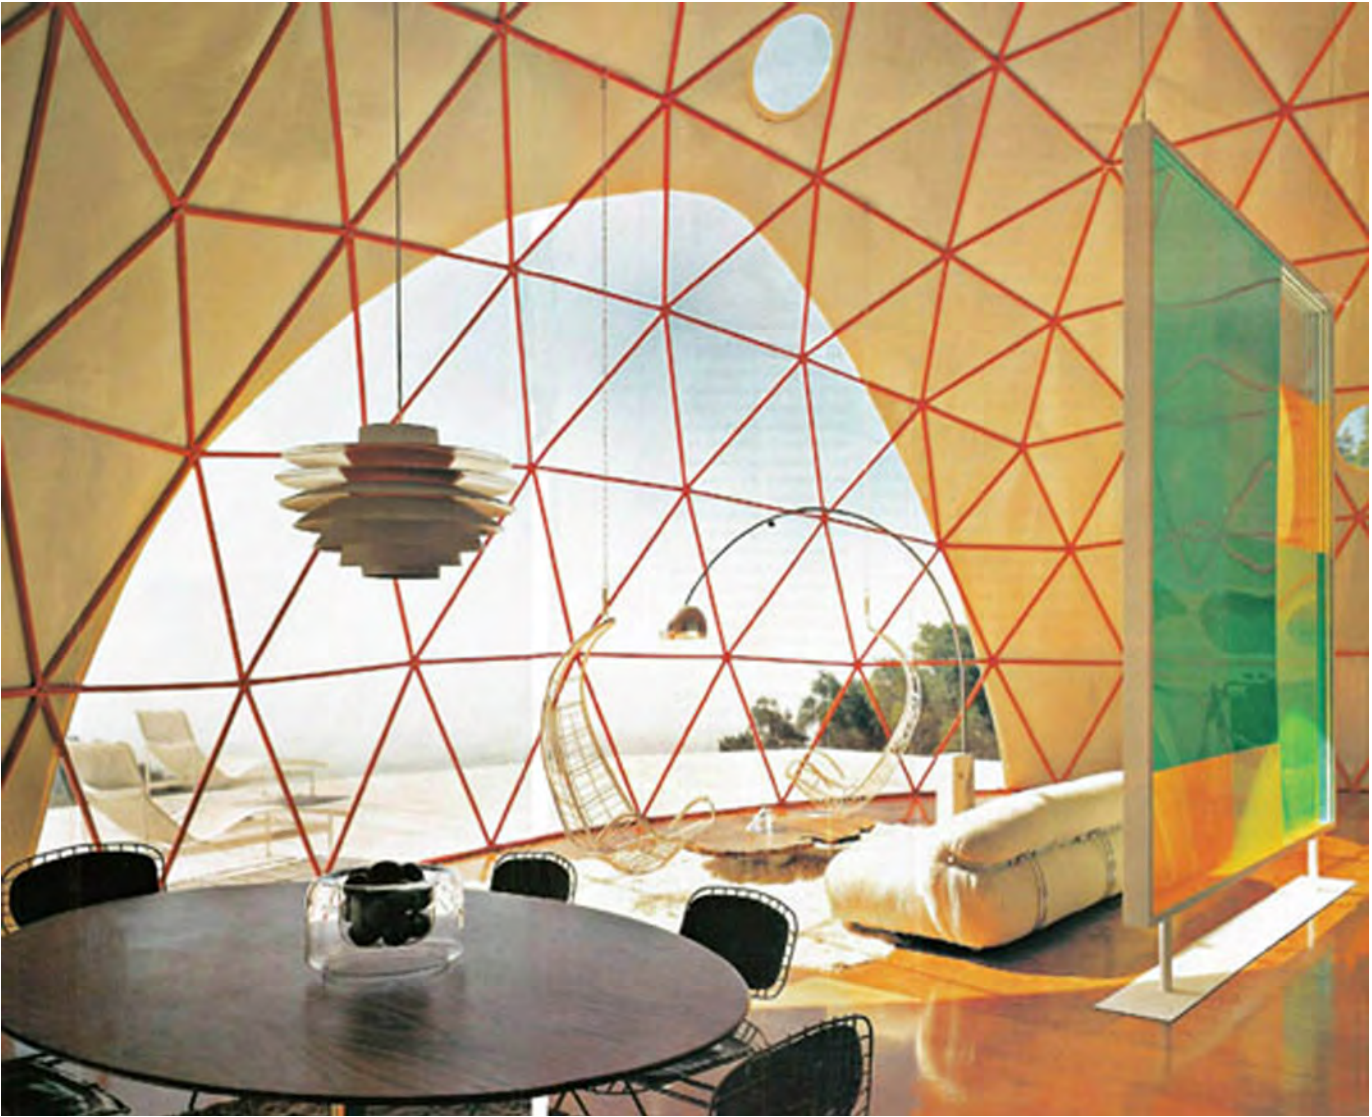

Powder Coating: (Pricing below is for Standard and Heavy Duty Frames)

With many colors to choose from, powder coating is a quality and colorful finish available for your dome frame. These colors will not fade or chip. Gold, copper and other metallic colors are also available.

Frame Size	Standard Colors	Metallic Colors
16' (5m)	Call for pricing	Call for pricing
16' (5m) Tall	Call for pricing	Call for pricing
20' (6m)	Call for pricing	Call for pricing
24' (7m)	Call for pricing	Call for pricing
30' (9m)	Call for pricing	Call for pricing
36' (11m)	Call for pricing	Call for pricing
44' (13m)	Call for pricing	Call for pricing
50' (15m)	Call for pricing	Call for pricing