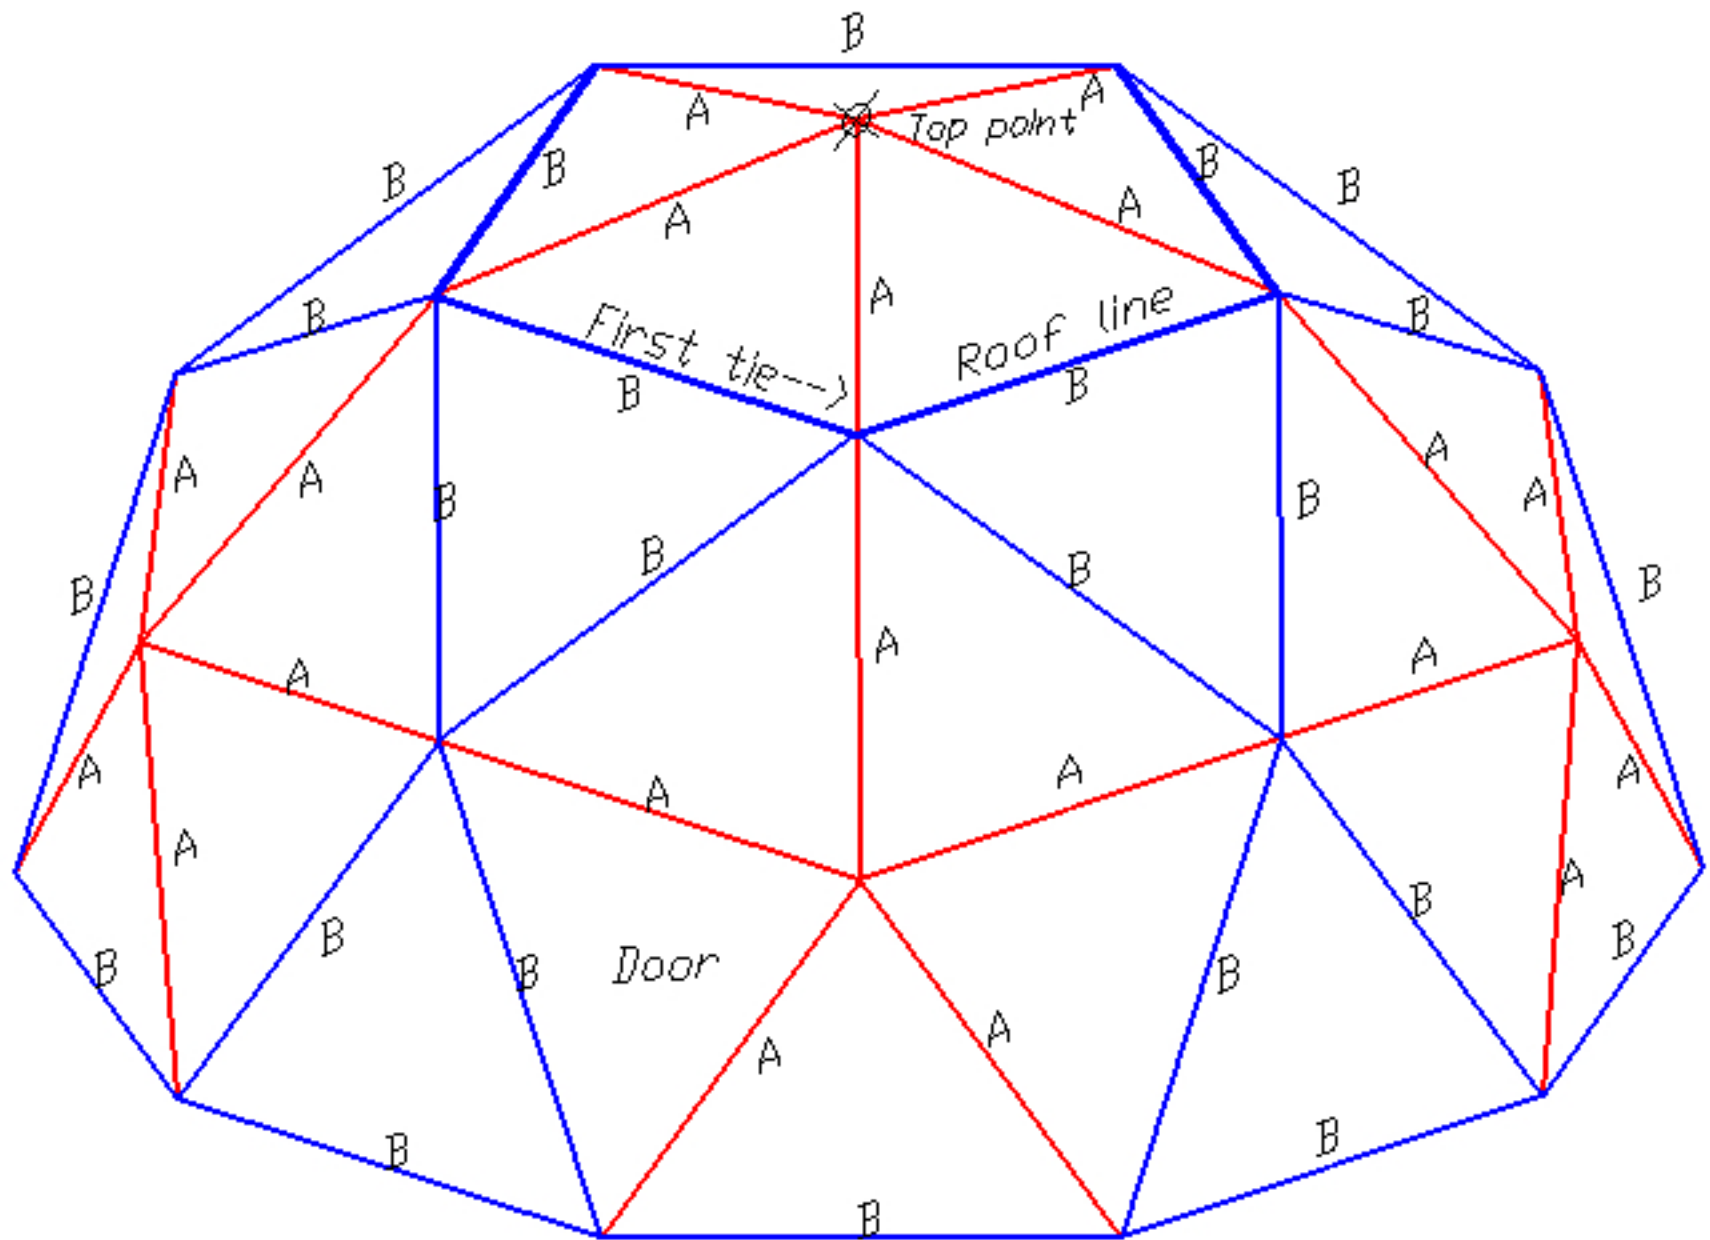

16 ft. Dome Frame

This pattern repeats itself 5 times
Note the outside edges overlap

16 FOOT DOME FRAME – ROW BY ROW

The Very Top:

Second Row:

First Row: