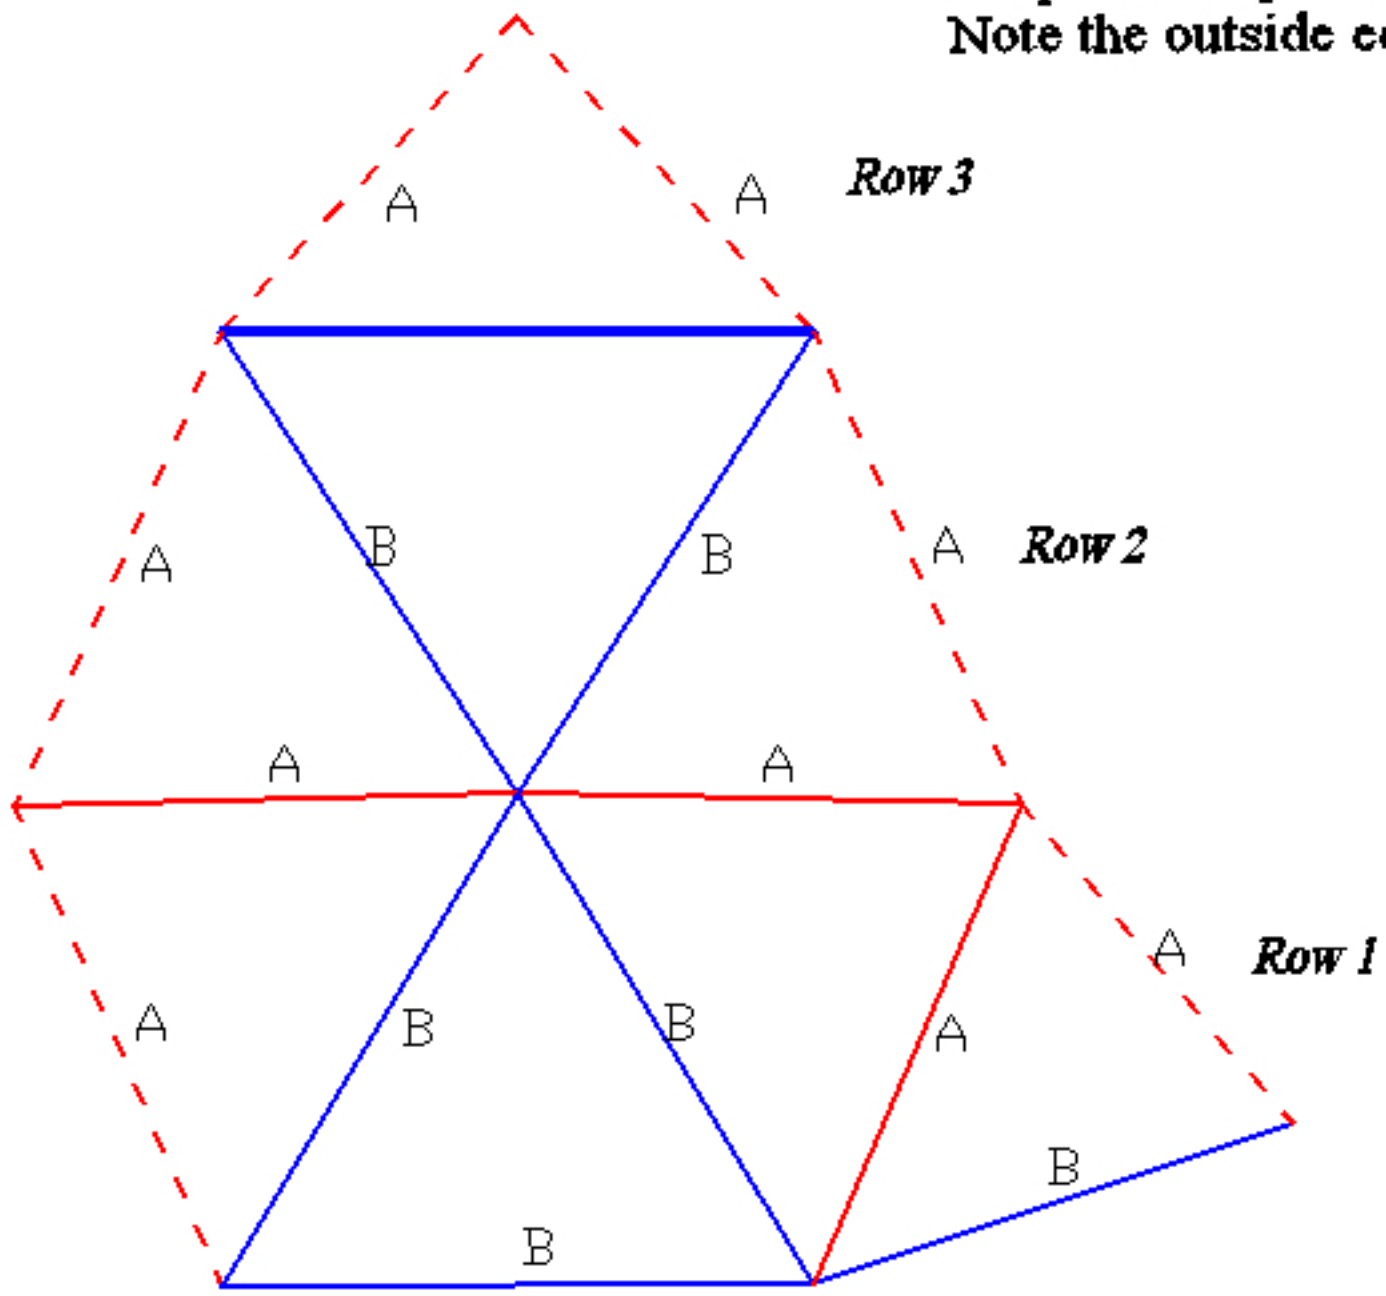

16 ft. Dome Frame

This pattern repeats itself 5 times
Note the outside edges overlap

16 FOOT DOME FRAME – ROW BY ROW

The Very Top:

Second Row:

First Row: