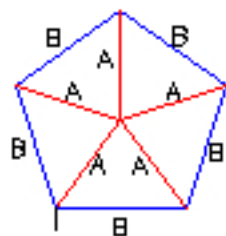

16 ft. Dome Frame

This pattern repeats itself 5 times
Note the outside edges overlap

16 FOOT DOME FRAME – ROW BY ROW

The Very Top:

Second Row:

First Row: