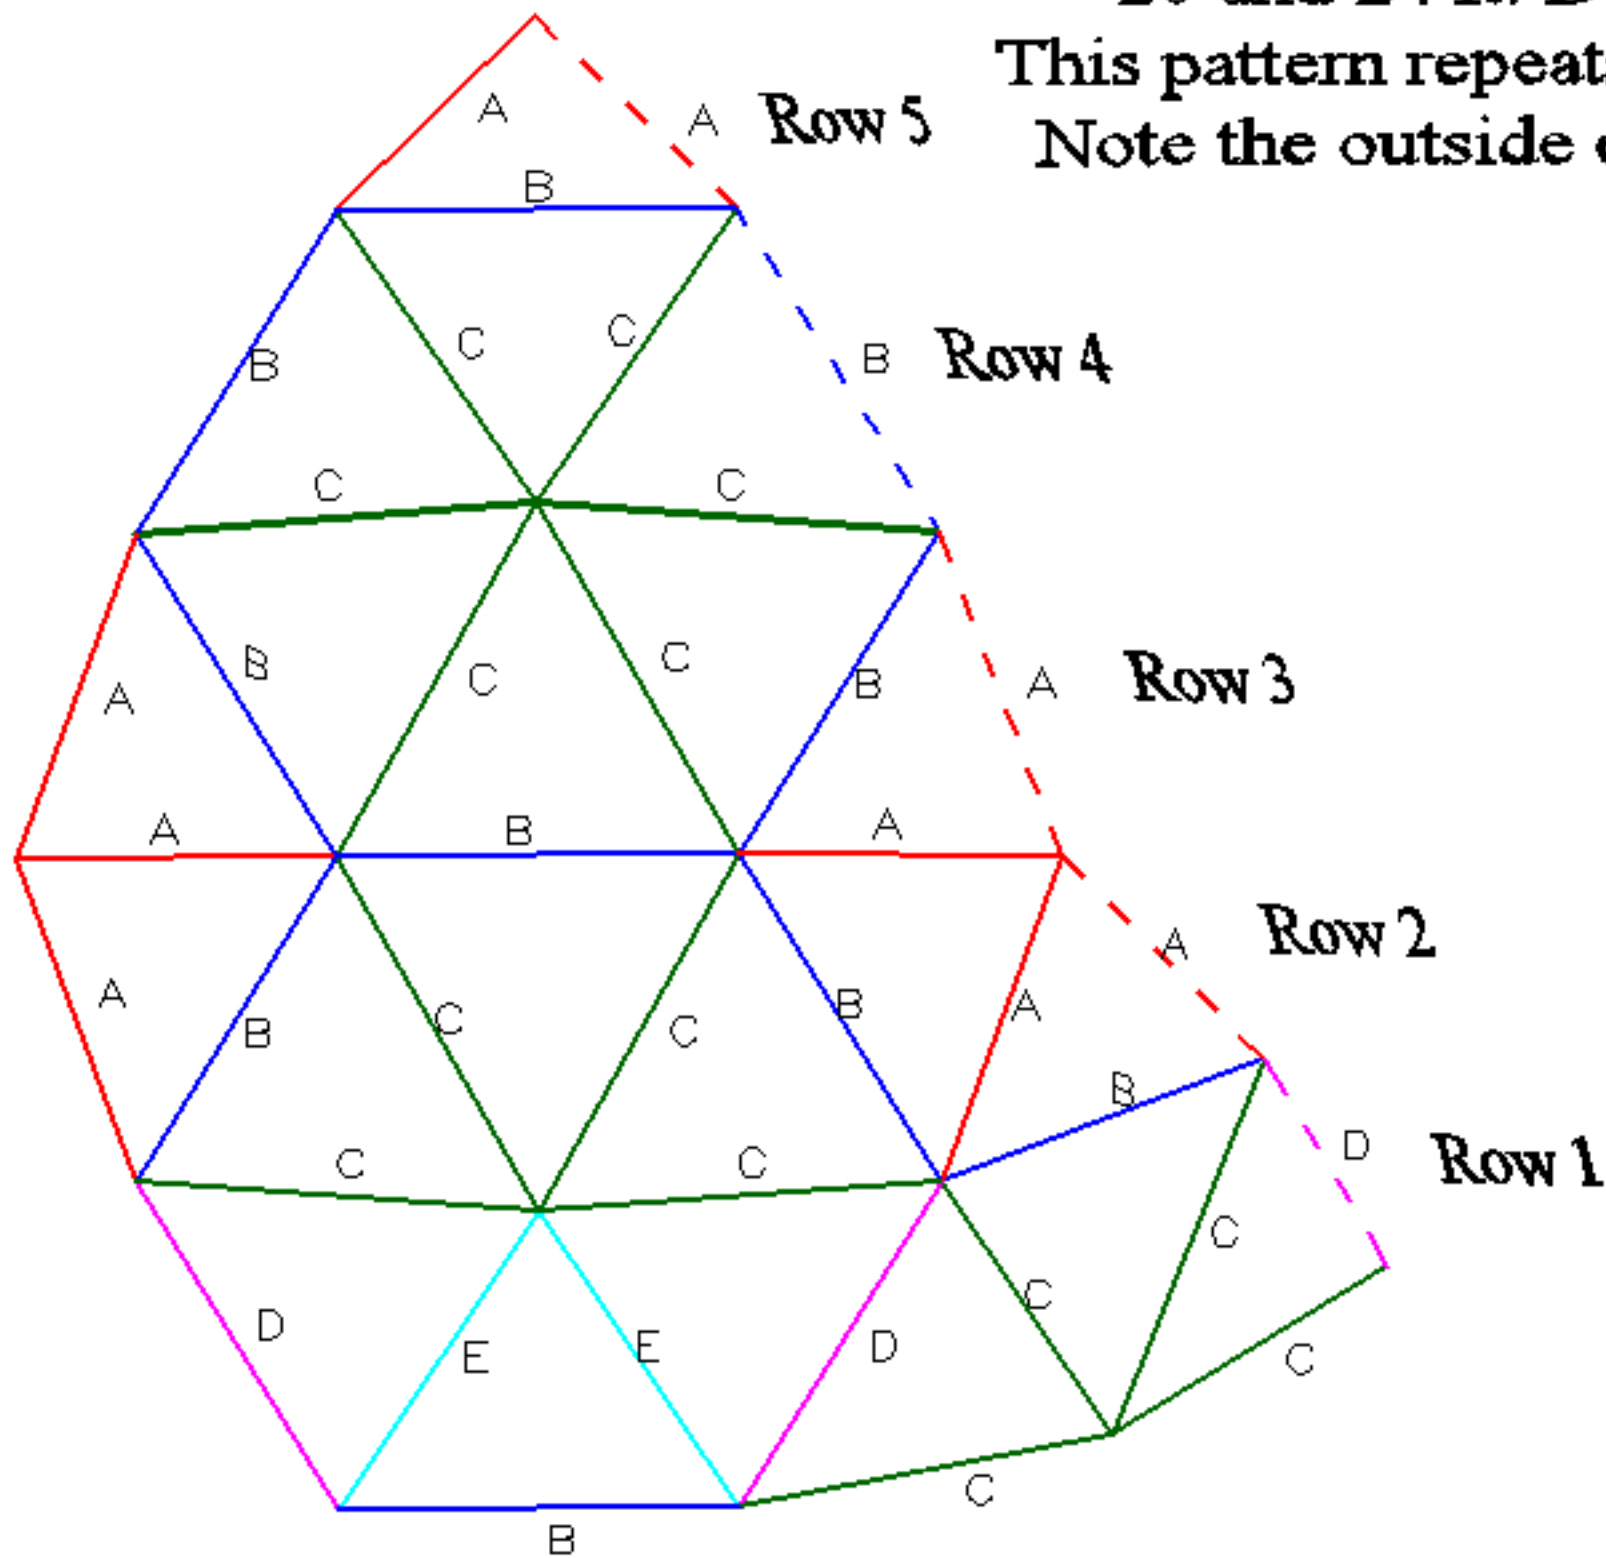

20 and 24 ft. Dome Frame

20 and 24 ft. Dome Frame

This pattern repeats itself 5 times.
Note the outside edges overlap.

The Very Top:

20 & 24 FOOT DOME FLAT BOTTOM FRAME – ROW BY ROW

Fourth Row:

Third Row:

Second Row:

First Row: