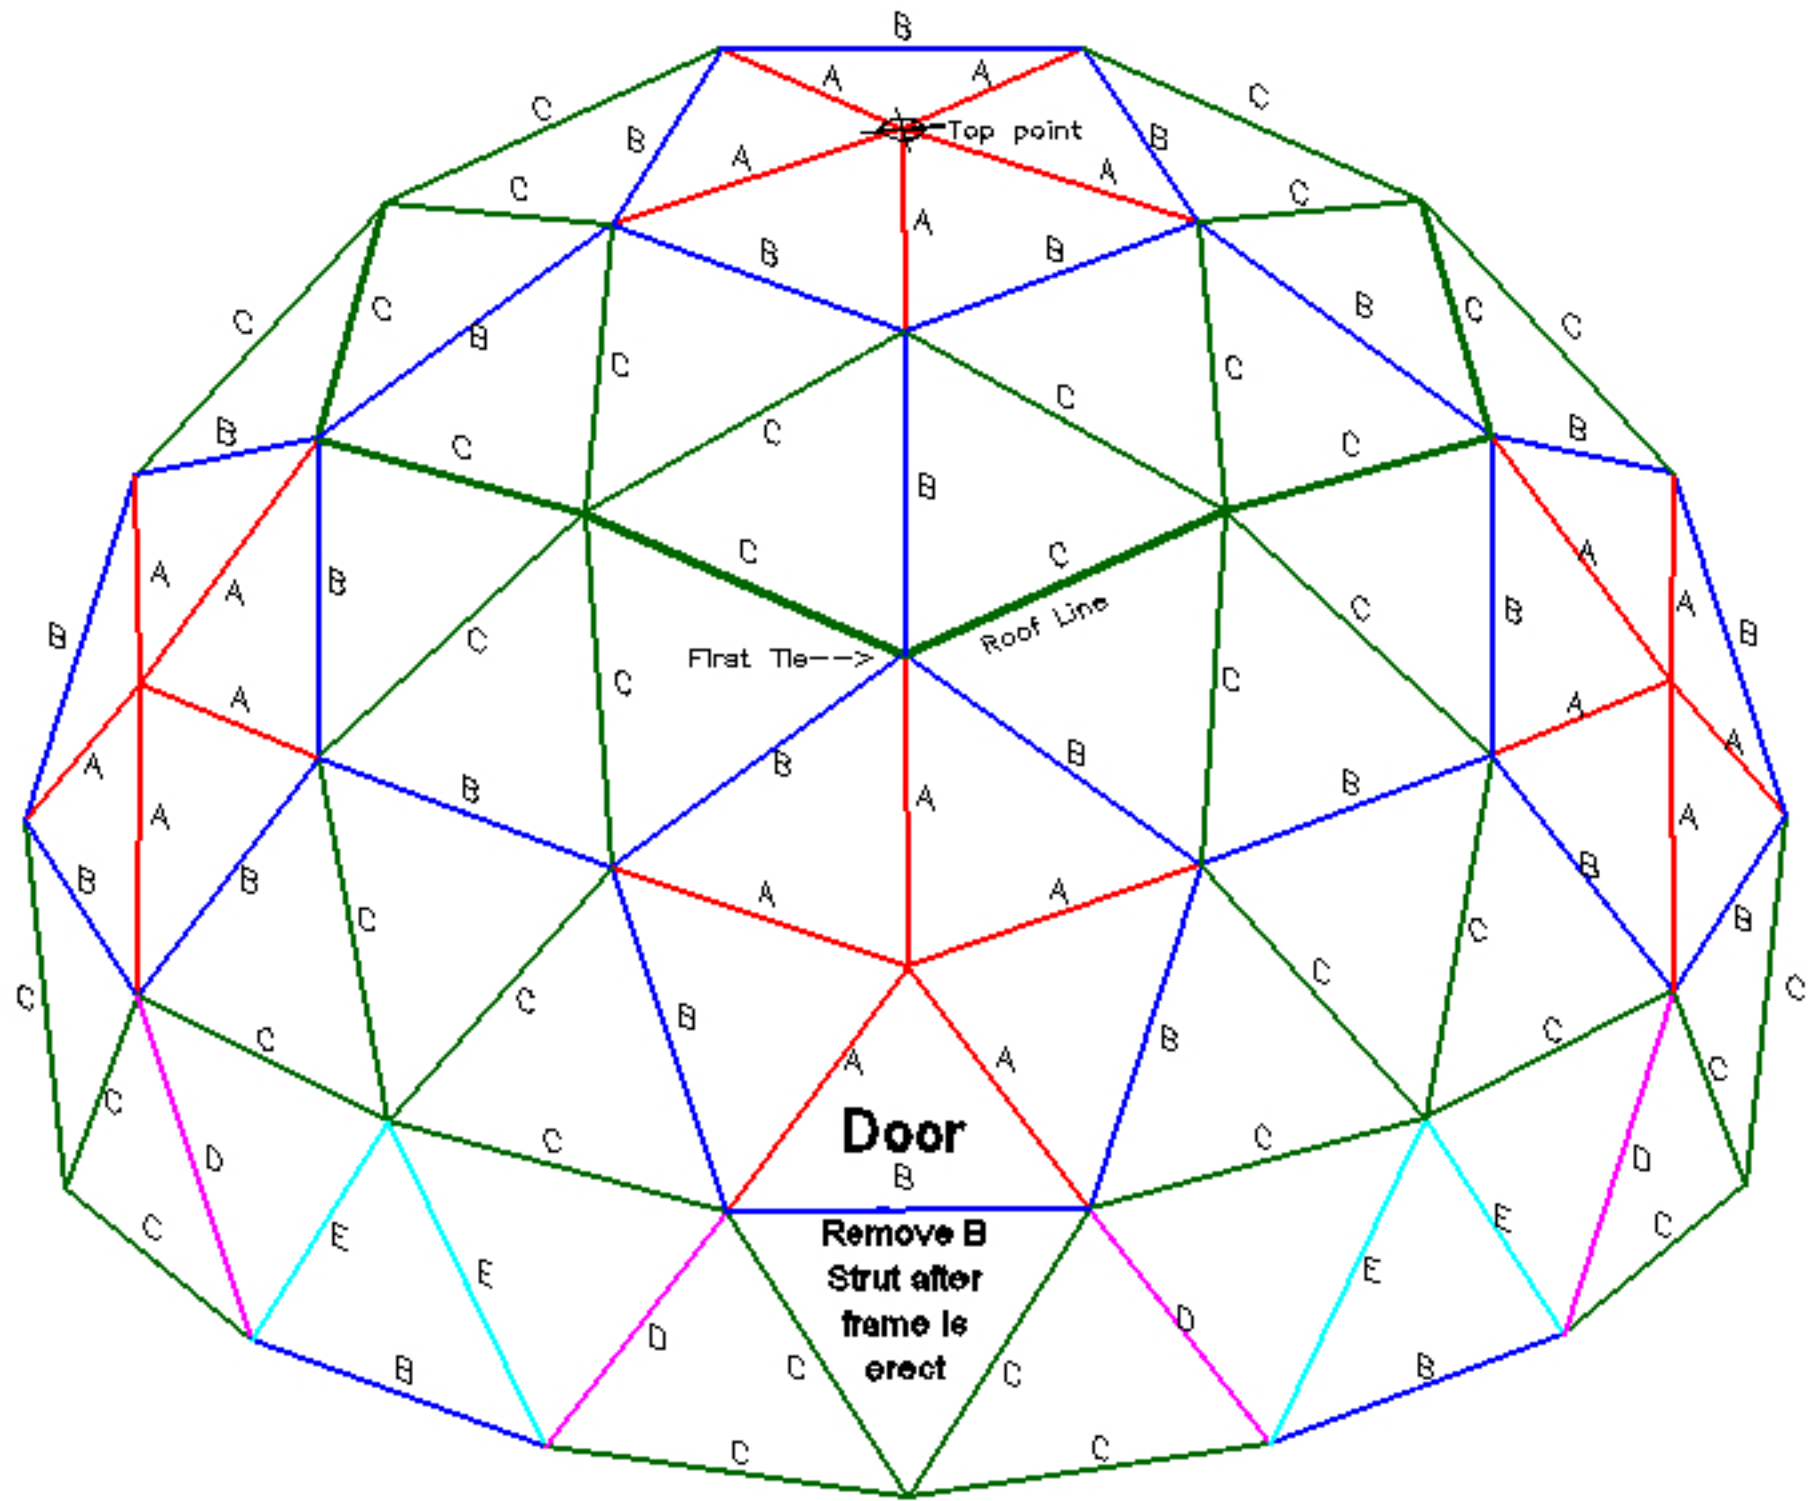

20 and 24 ft. Dome Frame

20 and 24 ft. Dome Frame

This pattern repeats itself 5 times.
Note the outside edges overlap.

The Very Top:

20 & 24 FOOT DOME FLAT BOTTOM FRAME – ROW BY ROW

Fourth Row:

Third Row:

Second Row:

First Row: