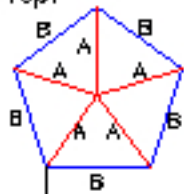

20 and 24 ft. Dome Frame

20 and 24 ft. Dome Frame

This pattern repeats itself 5 times.
Note the outside edges overlap.

The Very Top:

20 & 24 FOOT DOME FLAT BOTTOM FRAME – ROW BY ROW

Fourth Row:

Third Row:

Second Row:

First Row: